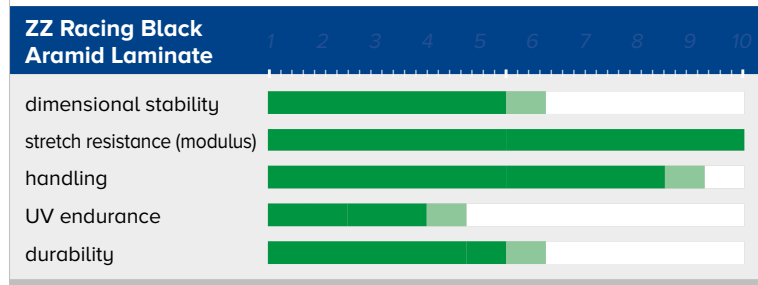

ZZ Racing Black Aramid laminate

ZigZag reinforced aramid racing radial laminate for the racing sailor

Comparative features

Weight range ZZ Black Aramid

Style	Film mil	Weight oz.	Fibercontent DPI		
			0°	90°	+12°/-12°
ZZ 03	1.0	2.6	3000	2000	750 aramid
ZZ 06	1.5	4.0	6000	2000	750 aramid
ZZ 09	1.5	4.8	8800	3750	750 aramid
ZZ 15	1.5	5.8	14800	5000	750 aramid
ZZ 18	1.5	6.5	17800	5000	750 aramid

Applications ZZ

Boat length ft.	Mainsail	No. 3	No. 2	No. 1
25 – 30	ZZ09	ZZ15	ZZ09	ZZ06
31 – 35	ZZ15	ZZ15	ZZ15	ZZ09
36 – 40	ZZ18	ZZ18	ZZ18	ZZ15