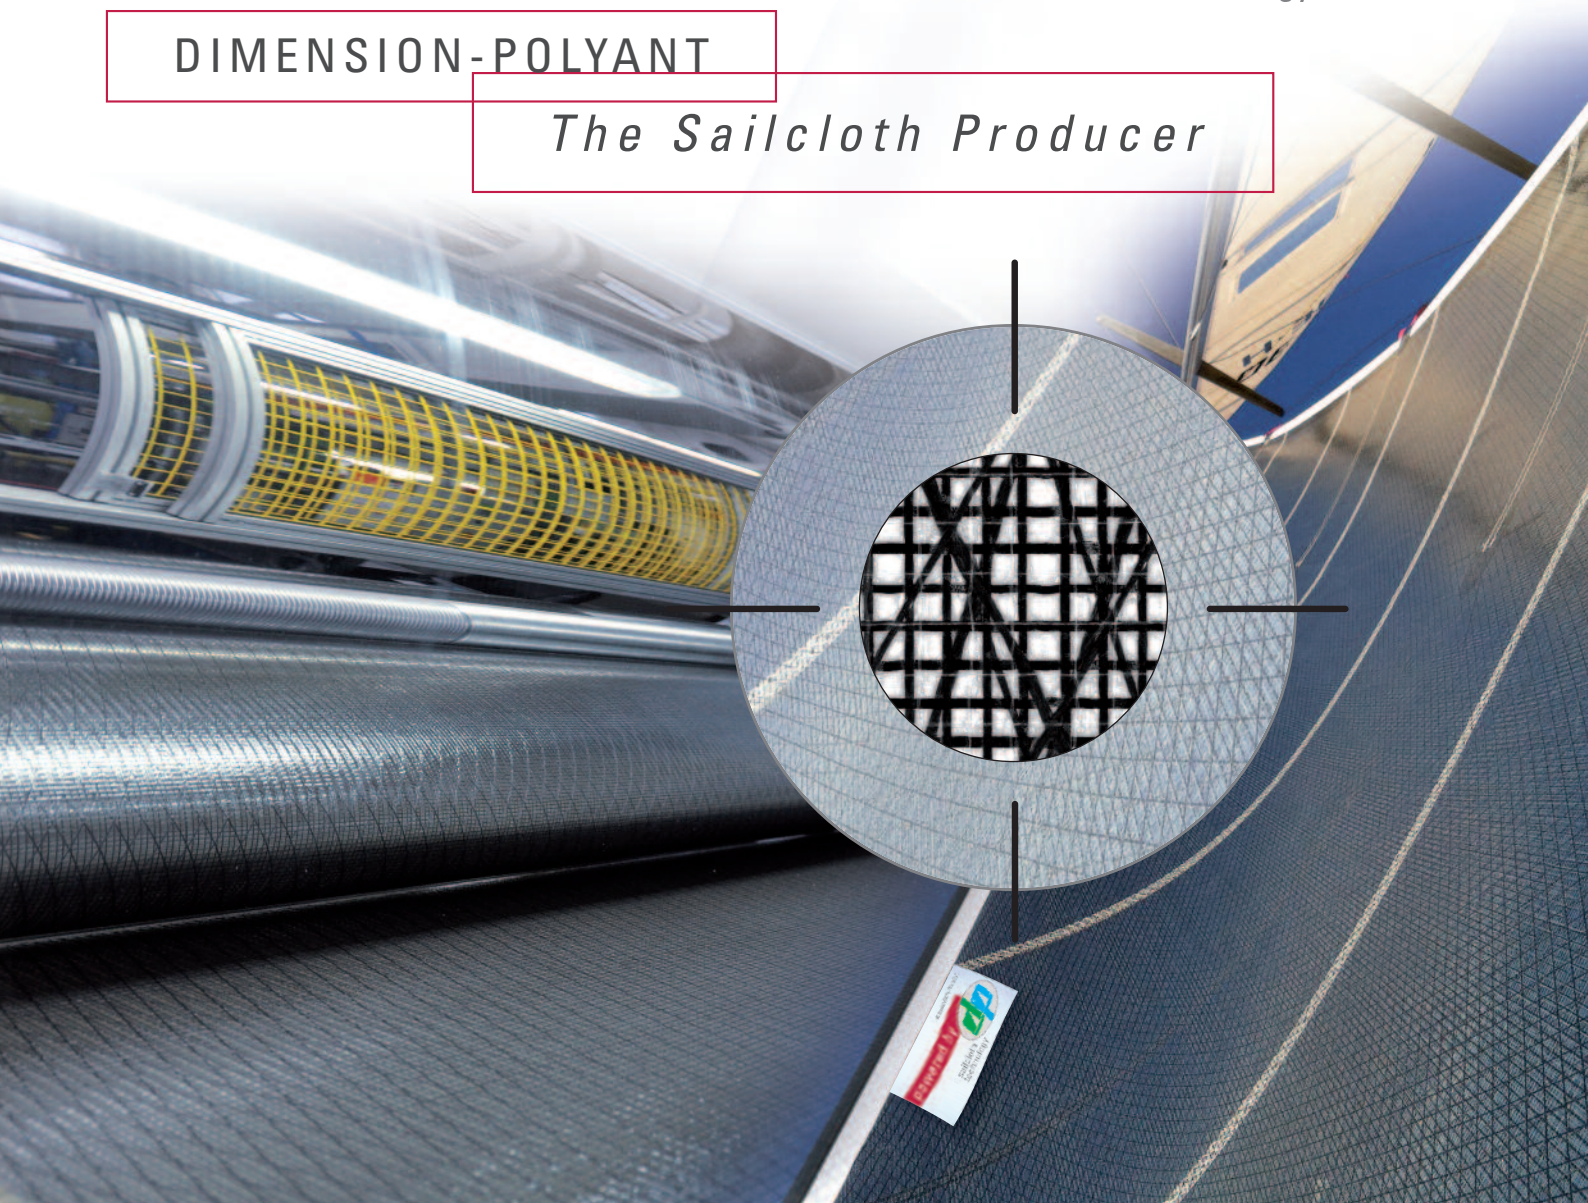

DIMENSION-POLYANT

The Sailcloth Producer

Flex[®] Black

Technora[®] Black Cross Cut Laminate – The new FLEX[®] Black line incorporates Technora[®] Black Yarn in our sophisticated FLEX matrix of base 0-90° scrim and off angle yarns.

All four styles demonstrate excellent fill performance for crosscut applications while adding durability, impact resistance and UV stability. FLEX[®] Black is recommended as an alternative to the FLEX[®] Aramid styles for racers looking for the added value of increased longevity.

sailcloth
technology

Flex[®] Black

● **HIGHEST QUALITY FROM THE START**

DIMENSION-POLYANT uses only performance high tenacity fibers, customdeveloped chemicals as well as premium films from qualified suppliers

● **IN-HOUSE MANUFACTURING**

DIMENSION-POLYANT is worldwide the sole producer of high quality sailcloth with its own in-house manufacturing. As sailcloth is our only product we have invested in customized equipment for weaving, finishing and laminating.